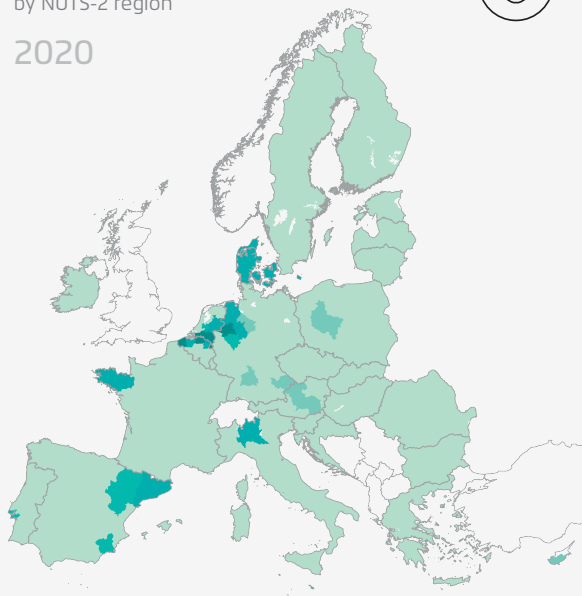

EU pig densities in 2020 and 2045

→ Fig. 21

Pig density

LSU¹ per hectare UAA²
by NUTS-2 region

2020

Pig density

LSU¹ per hectare UAA²
by NUTS-2 region

2045

● 0.0-0.5 ● 0.5-0.7 ● 0.7-1.0 ● 1.0-2.0 ● 2.0-9.0