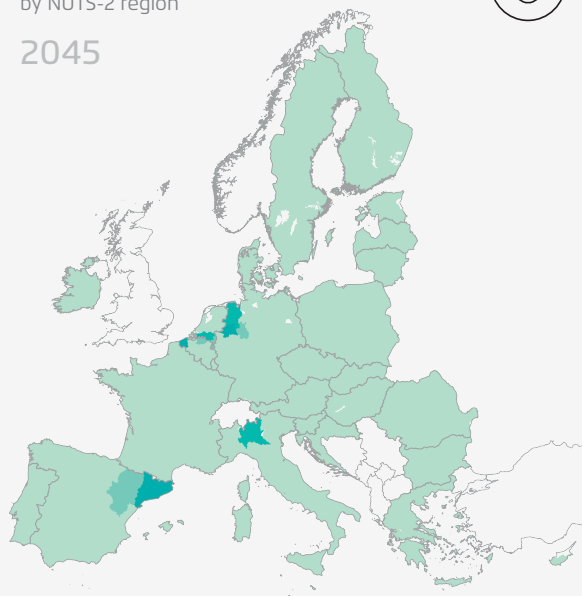

EU pig densities in 2020 and 2045

→ Fig. 21

Pig density

LSU¹ per hectare UAA²
by NUTS-2 region

2020

Pig density

LSU¹ per hectare UAA²
by NUTS-2 region

2045

● 0.0-0.5 ● 0.5-0.7 ● 0.7-1.0 ● 1.0-2.0 ● 2.0-9.0